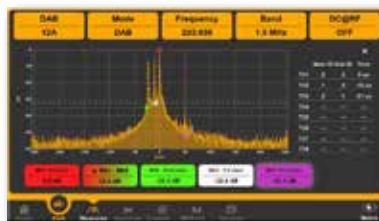

DVB-T2 HEVC Measurements and Pictures

DVB-T2 MER vs CARRIER

DVB-T2 Constellation

DAB/DAB+ Service Informations (opt.)

DAB/DAB+ Echoes analysis (opt.)

LAN tester