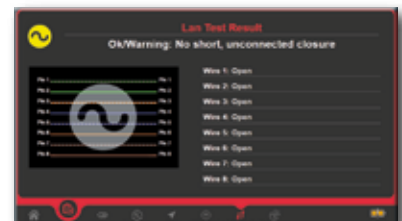

DVB-T2 HEVC Measurements and Pictures

DVB-T2 MER vs CARRIER

DVB-T2 Constellation

DAB/DAB+ Service Informations (opt.)

DAB/DAB+ Echoes analysis (opt.)

LAN tester