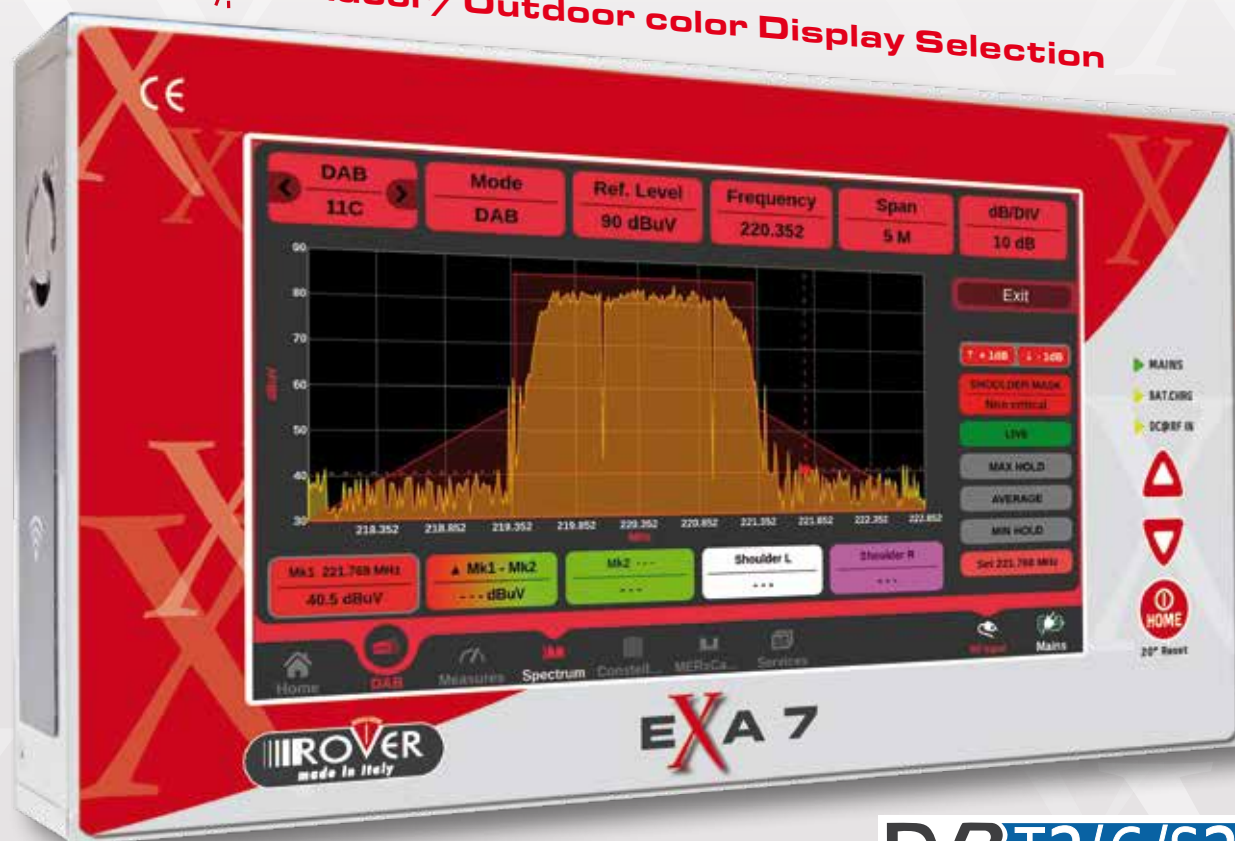

NEW

mod. EXA 7

**Professional RADIO, SAT, TV, CATV & IPTV Analyzer
30-2700 MHz**

Indoor/Outdoor color Display Selection

DVB T2/C/S2

Included

Optional

1972 > 2024 >> MORE THAN 50 YEARS OF INNOVATION

MAIN FUNCTIONS

SPECIAL FUNCTIONS

- **PC based fast navigation**
- **NEW Intuitive navigation system with direct access to functions.**
- **Exclusive patented ROVER AUTODISCOVERY system:** automatically detects and selects analog and digital COFDM/QAM TV signals in both measurement and spectrum mode.
- **Automatically identifies all the signals with digital modulation SAT, TV and CATV.**
- **Automatic Assistant:** Signal Quality analysis, Channel Scan memorization.
- **Barscan TV & CATV function from 10 to 100 channels on one screen.**
- **Buzzer & Noise Margin real time graph for digital signals microinterruptions.**
- **Reflectometric measurements APP.**
- **Optical Input (opt.).**
- **WI-FI analyzer (opt.).**
- **HEVC H265 decoder (opt.).**
- **SATELITE:** DiSEqC, SCR & dCSS, SAT FINDER & SAT EXPERT Functions.
- **Custom Channel Plans:** 25 (199 ch. per plan), Programmable TV, SAT (or combined TV/SAT) by PC or Local Keyboard.
- **Loggers:** TV, SAT & combined with stop & go function.
- **SAT Memory Plan:** More than 2.000 transponders prememorized for world wide Satellite.
- **LAN cable tester.**
- **IP camera tester.**