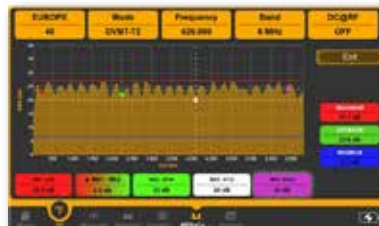

MAIN FUNCTIONS

SPECIAL FUNCTIONS

- **PC based fast navigation**
- **NEW Intuitive navigation system with direct access to functions.**
- **Exclusive patented ROVER AUTODISCOVERY system:** automatically detects and selects analog and digital COFDM/QAM TV signals in both measurement and spectrum mode.
- **Automatically identifies all the signals with digital modulation SAT, TV and CATV.**
- **Automatic Assistant:** Signal Quality analysis, Channel Scan memorization.
- **Barscan TV & CATV function from 10 to 100 channels on one screen.**
- **Buzzer & Noise Margin real time graph for digital signals microinterruptions.**
- **Reflectometric measurements APP.**
- **Optical Input (opt.).**
- **WI-FI analyzer (opt.).**
- **HEVC H265 decoder (opt.).**
- **SATELITE:** DiSEqC, SCR & dCSS, SAT FINDER & SAT EXPERT Functions.
- **Custom Channel Plans:** 25 (199 ch. per plan), Programmable TV, SAT (or combined TV/SAT) by PC or Local Keyboard.
- **Loggers:** TV, SAT & combined with stop & go function.
- **SAT Memory Plan:** More than 2.000 transponders prememorized for world wide Satellite.
- **LAN cable tester.**
- **IP camera tester.**

OPTIONAL FEATURES

- **DAB & DAB+ (HW).**
- **Radio FM (HW).**
- **GPS (HW).**

INCLUDED MAIN FEATURES

- **PC Based management SW.**
- **Optic Ingress (HW).**
- **WI-FI Analyzer (HW).**
- **HEVC Pictures.**
- **IPTV (SW).**
- **TV & SAT Measurements.**
- **LAN Tester.**
- **IP Camera Tester.**
- **LAN Remote Control.**

NOTE:

- 1 *Some options must be requested when ordering the instrument.*
- 2 *Features and Function may change without notice.*

MEASUREMENT EXAMPLES

New Icon Navigation Menu

New professional Spectrum

Measures & Echoes

DVB-T2 HEVC Measurements and Pictures

DVB-T2 MER vs CARRIER

DVB-T2 Constellation

DAB/DAB+ Service Informations (opt.)

DAB/DAB+ Echoes analysis (opt.)

LAN tester